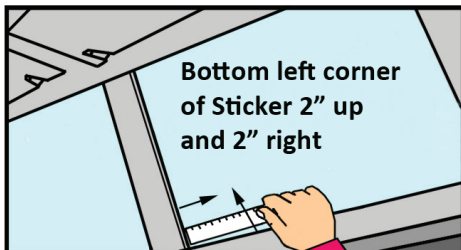

The PIKEPASS Sticker **CAN** be mounted near, but not touching, other out-of-state toll tags.

Mirror Mounted on Header

Mirror Mounted on Windshield

Large Truck, No Rearview Mirror

Use This Ruler

REMOVE ALL AIR BUBBLES FROM UNDER STICKER, OR IT MAY NOT WORK.