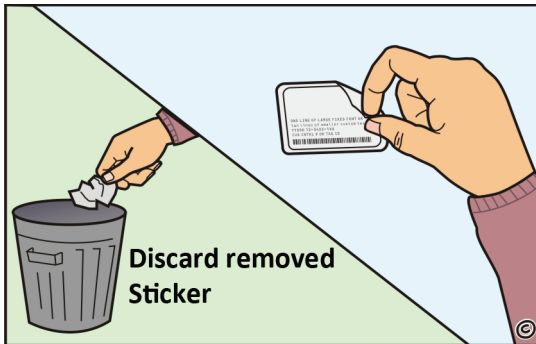

Existing PIKEPASS Sticker

If there is an existing PIKEPASS Sticker on the windshield, you may reuse it by calling 1-800-745-3727 to activate it. If you do not wish to reuse the PIKEPASS Sticker, simply remove it. You can remove the PIKEPASS Sticker by starting at the cut corner and peeling it away from the windshield. After removal, clean any adhesive residue using an alcohol based glass cleaner.

Once removed, the PIKEPASS Sticker **cannot** be reused.

For your nearest PIKEPASS location, go to www.pikepass.com or call 1-800-745-3727

Visit www.pikepass.com
for detailed information on:

- Special Vehicles
- Sticker Installation
  Instruction Video

CONTACT US

PIKEPASS Customer Service Center
4401 W Memorial Rd, Ste 130
Oklahoma City, OK 73134-1722
Phone: 1.800.745.3727
Fax: 405.751.5248
E-mail: pikepass@pikepass.com

OKLAHOMA TURNPIKE AUTHORITY
PIKEPASS™

PIKEPASS STICKER INSTALLATION INSTRUCTIONS

Read Before
Installing

ATTENTION!

PIKEPASS STICKERS CANNOT BE
USED ON MOTORCYCLES!