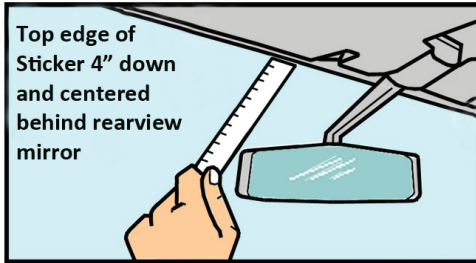

READ THIS FIRST!

1. You **MUST** correctly and permanently install the PIKEPASS Sticker on the windshield before traveling on Oklahoma turnpikes.
2. **DO NOT** attach the Sticker to your sun visor or any temporary location.
3. Once removed, the Sticker **CANNOT** be reused.
4. If your windshield is metalized, visit our website or contact us for more detailed information on Special Vehicles.

Choose the mounting location that applies to your vehicle from the illustrations below. Clean and dry the area before installing. Install when temperature is above 50°F (10°C). In colder climates, warm windshield with heater or defroster.

The PIKEPASS Sticker **CAN** be mounted near, but not touching, other out-of-state toll tags.

Mirror Mounted on Header