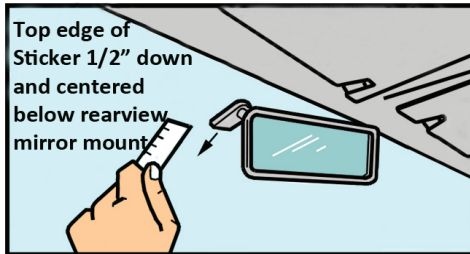

Mirror Mounted on Windshield