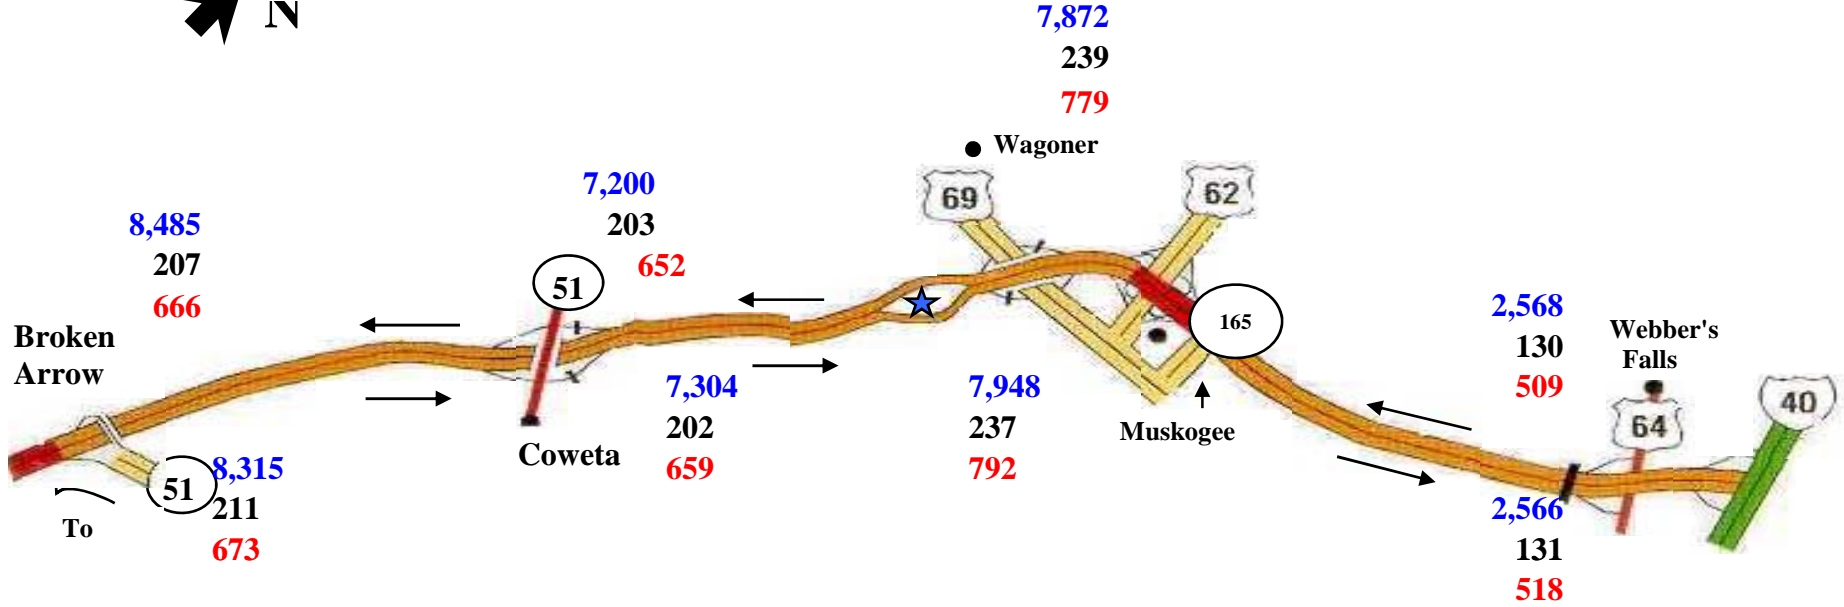

Muskogee Turnpike

Average Daily Traffic
For the Year Ending December 31, 2007

Length of turnpike: 53.1 miles

Muskogee Turnpike

Average Daily Traffic
For the Year Ending December 31, 2007

Length of turnpike: 53.1 miles